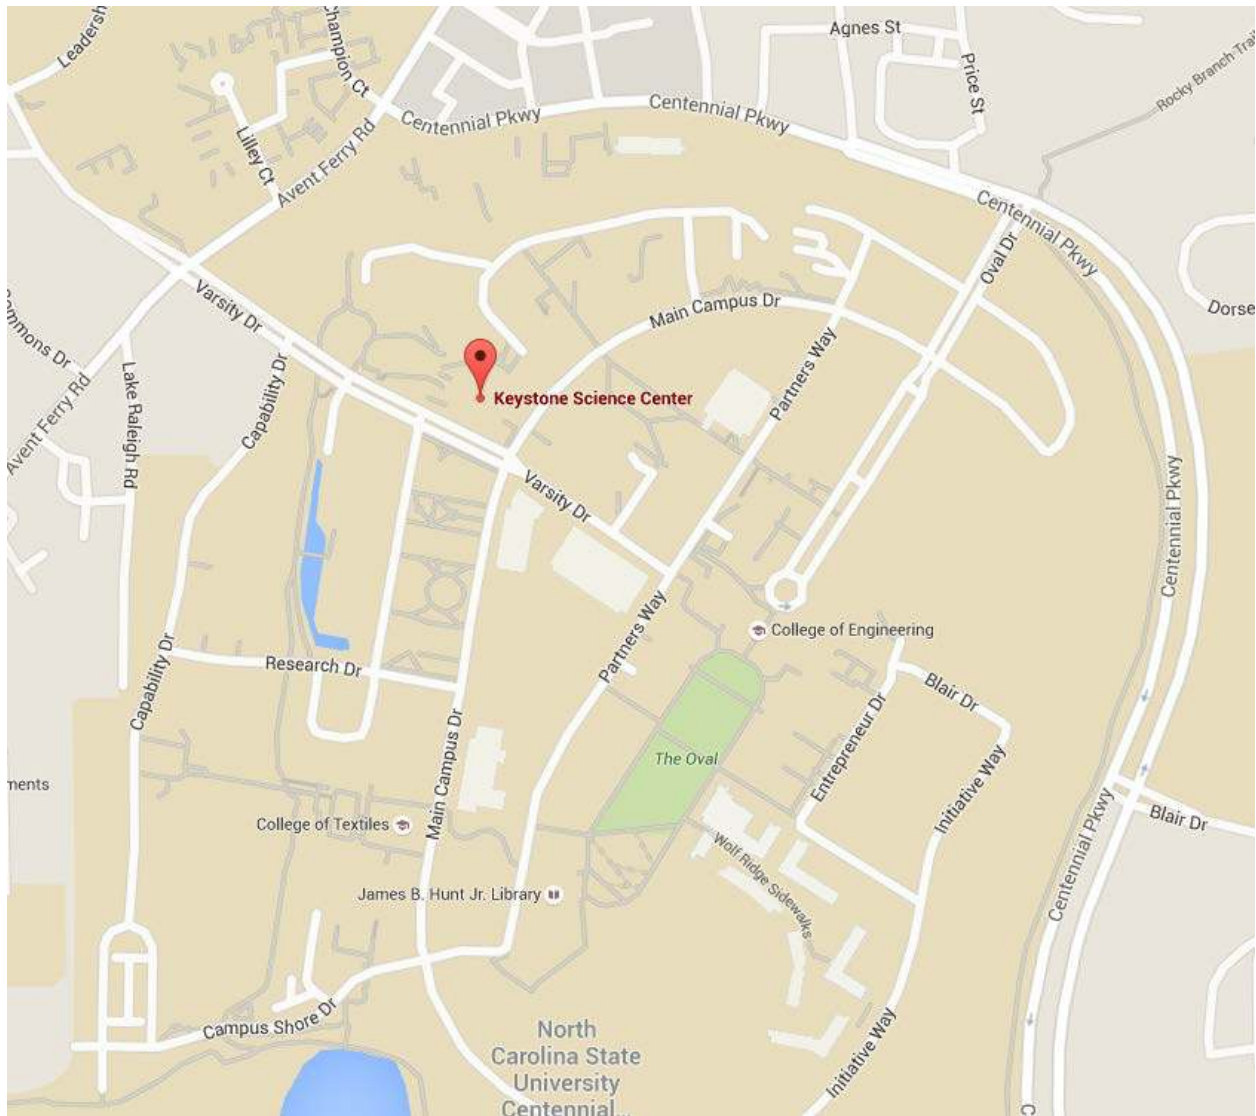

Directions to the FREEDM Systems Center

FREEDM is located in Suite 100 of the Keystone Science Center on the Centennial Campus of NC State University in Raleigh, NC. The address for Keystone is 1791 Varsity Drive, Raleigh, NC 27606. Keystone is near the intersection of Varsity and Main Campus Drive on the opposite corner from ABB and across Main Campus from Lexis Nexis. GPS coordinates for our building are 35.774226, -78.677329. Parking instructions are below the map.

Parking at Keystone is free of charge but requires registration with a building tenant. Email the make, model and color of any vehicles that will be parking in the deck. If you are not able to send this information before your visit, please inform the receptionist in Suite 100 when you arrive. The image below shows the deck location, deck entrance and main entrance to the building.